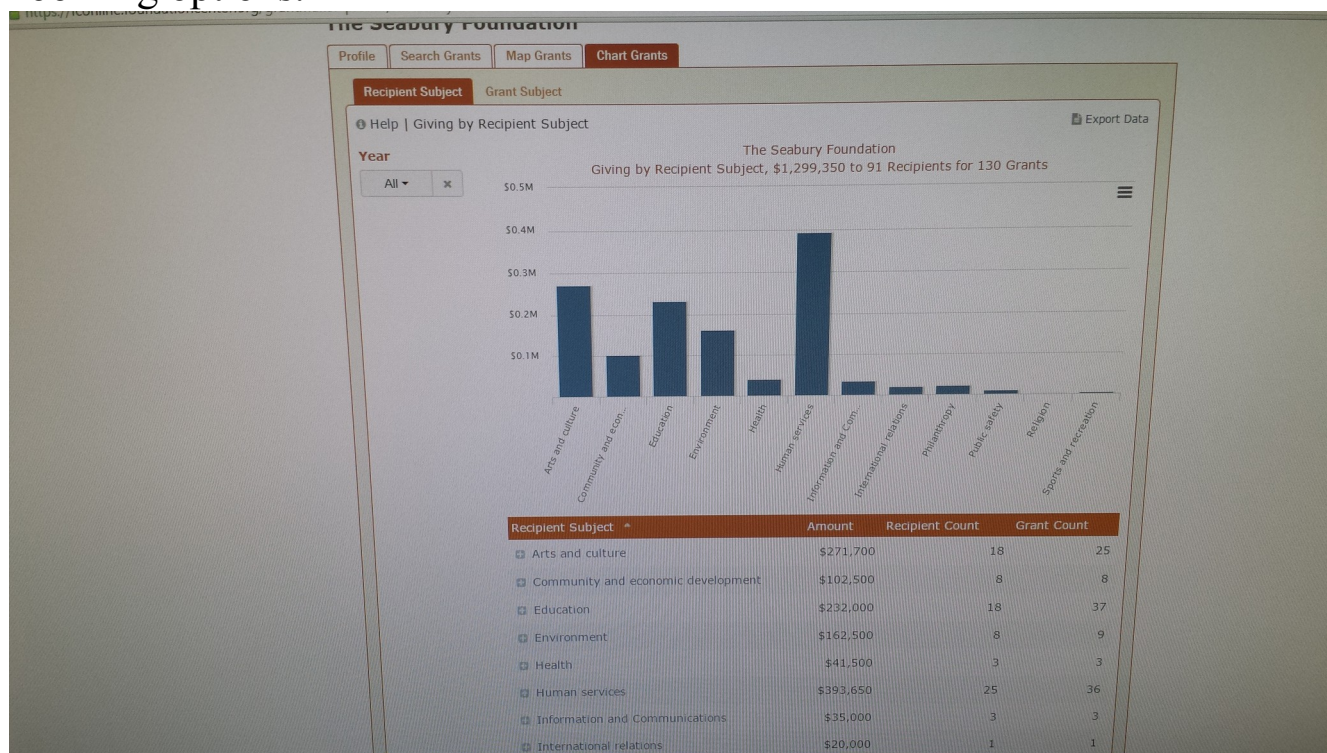

The key criteria are:

- Grantmaker Name
- Grantmaker Location
- Recipient Name
- Recipient Location
- Recipient Type (with selectable list)
- Transaction Type (with selectable list)
- Years Authorized (with range)
- Keywords

For a given donor, there are detailed reports available, including seeing where the money was distributed geographically and by recipient subject, with zooming options.

For a given grant instance, a summary page is available.